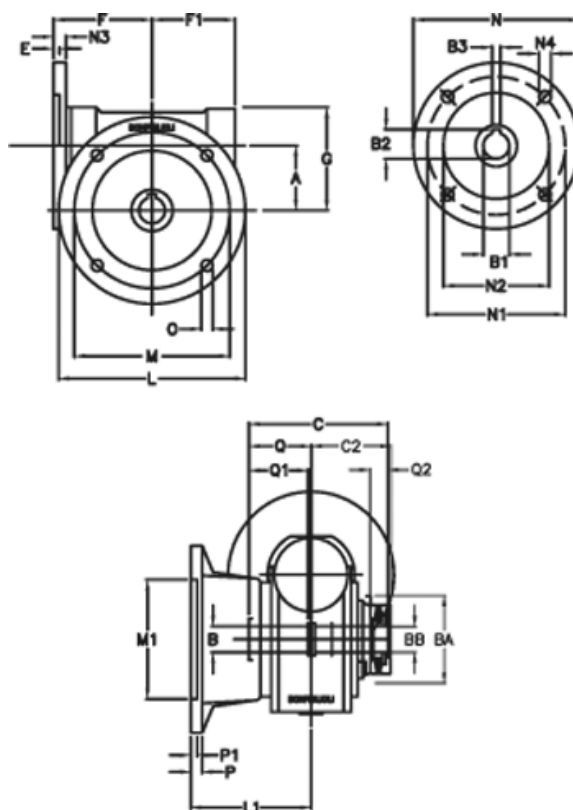

Article number: 390204908042336

Description: Worm Gear with Torque Limiter  
VF 49-L2-F-80 P63B14

## Measures

a = 49.50	C2 = 63,5	m = 90	P = 12
B = 25	Description = VF 49F-xx-63B14	M1 = 70	P1 = 10
B1 E7 = 11	E = 3.0	N = 90	Q = 51.0
B2 = 12.8	F = 70	N1 = 75	Q1 = 41
B3 H9 = 4	F1 = 63	N2 = 60	Q2 = 15
BA = 63	g = 80	N3 = 7.0	
BB H7 = 14	L = 125	N4 = 6.0	
C = 105	L1 = 85.5	O = 10.5	